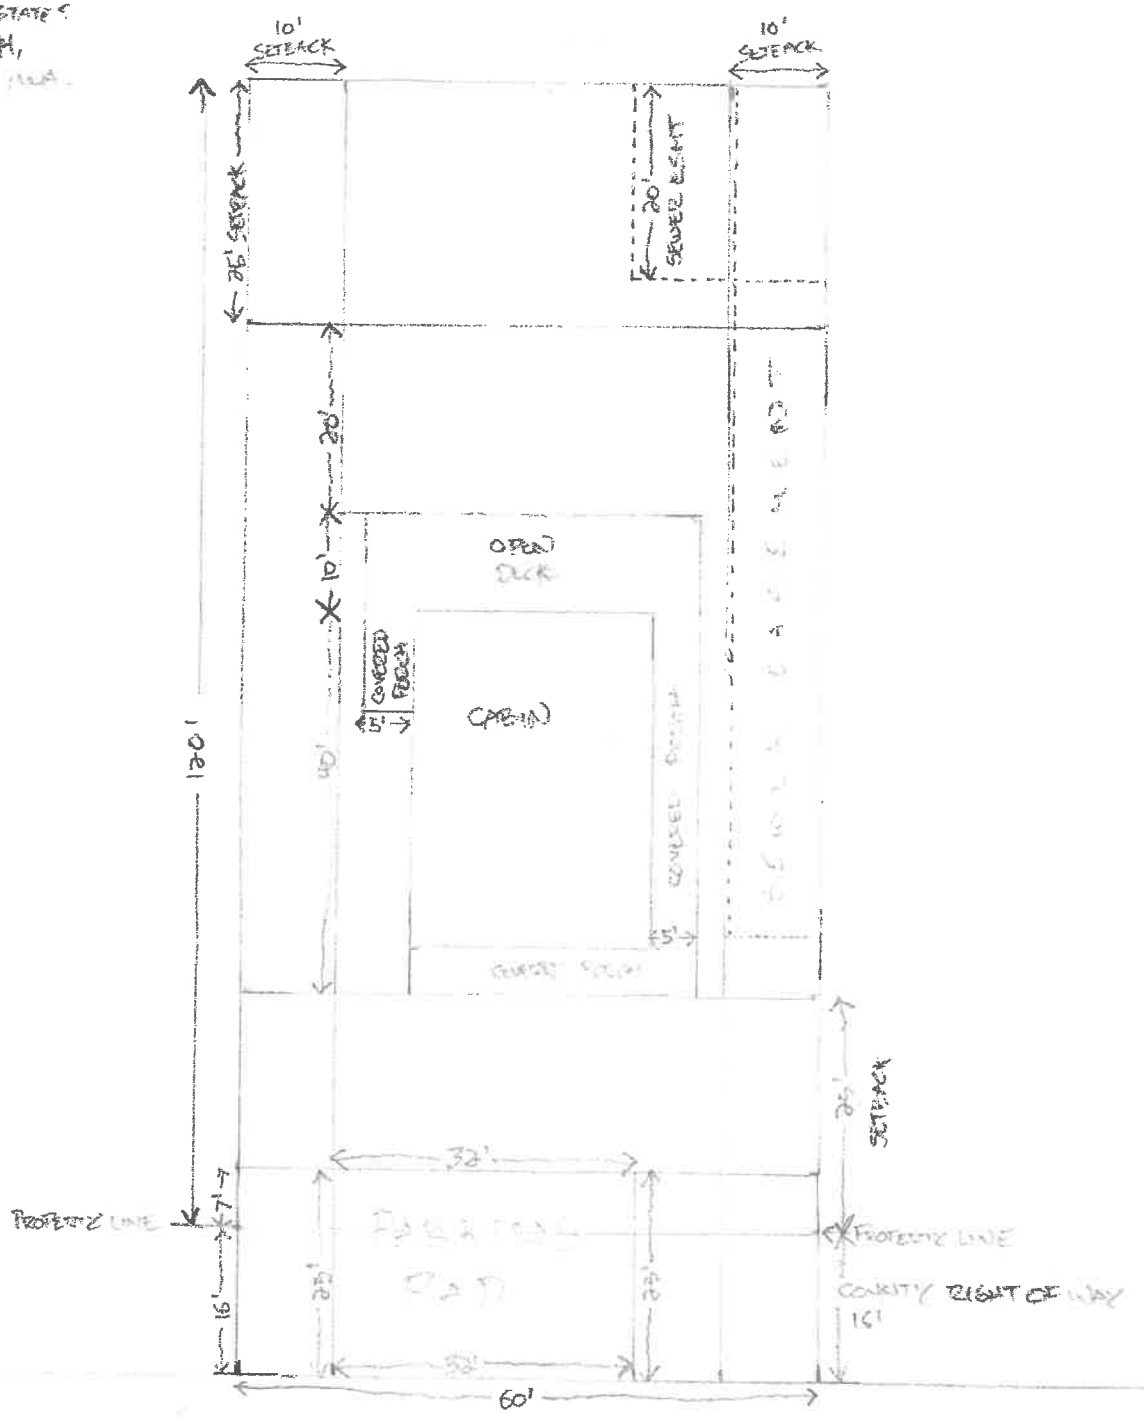

SITE PLAN

OWNER: ERIC MOORE  
PARCEL ID: 438435  
PROPERTY: LOT 40, HIGH ESTATE S  
DIVISION 1 NORTH,  
KITITAS COUNTY, WIS.  
SCALE: 1" = 20'

SE SNOQUALMIE PKWY

**RECEIVED**  
OCT 26 2020  
Kittitas Co. CDS